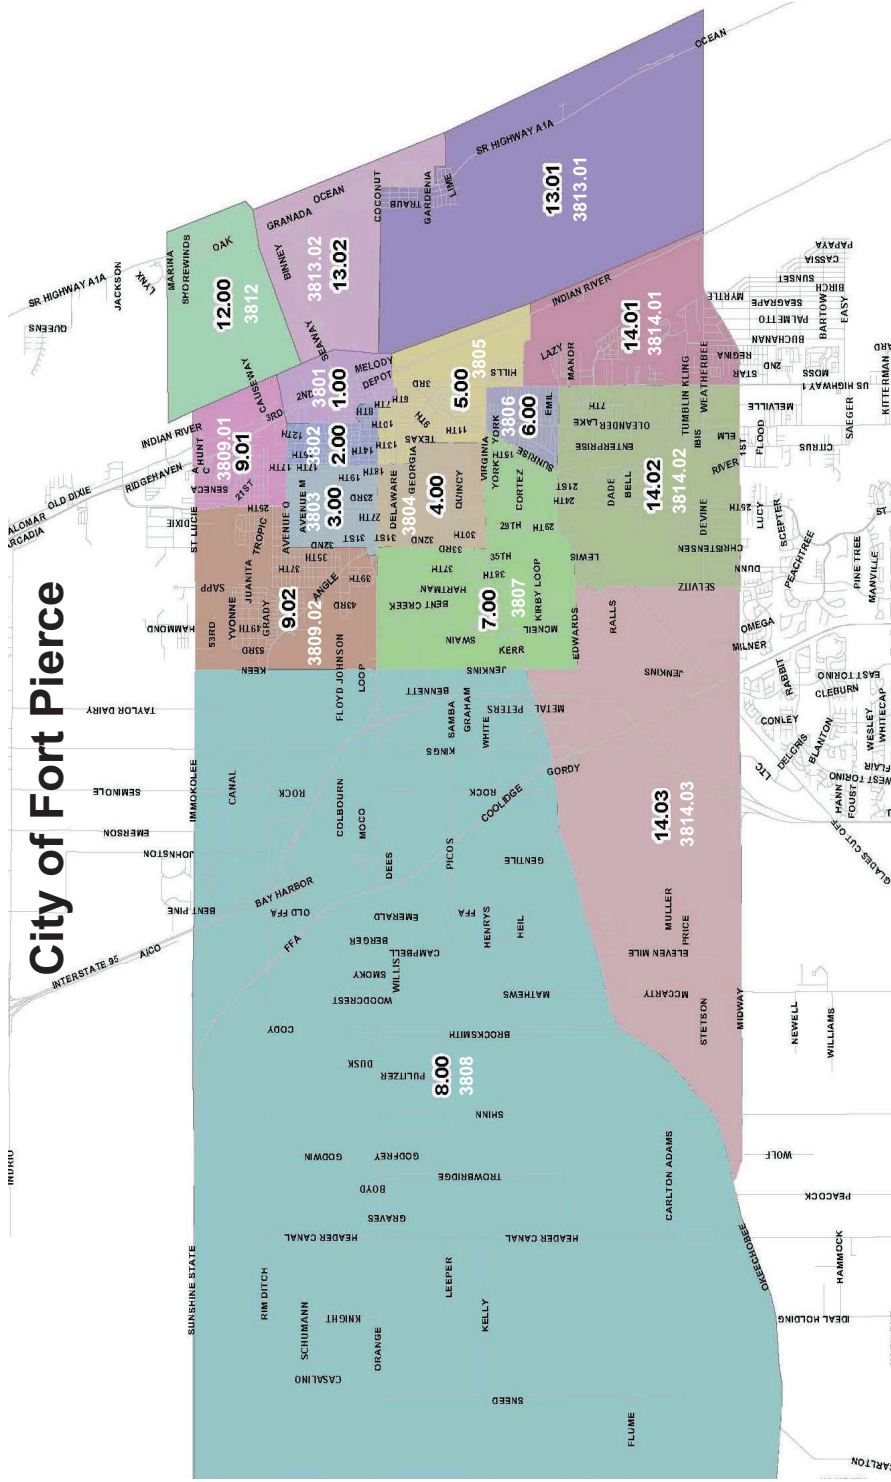

City of Fort Pierce

US Census Bureau - American FactFinder

Subject	Tract 3801	Tract 3802	Tract 3803	Tract 3804	Tract 3805	Tract 3806	Tract 3807	Tract 3808	Tract 3809.01	Tract 3809.02	Tract 3812.04	Tract 3813	Tract 3814.01	Tract 3814.02
Population	781	3,433	7,014	5,606	7,239	4,146	7,089	2,045	2,443	5,385	2,811	3,554	4,238	5,565
% Below Poverty Level	51.6%	42.9%	43.7%	33.3%	23.2%	27.2%	14.7%	17.8%	22.7%	20.2%	8.5%	15.7%	11.0%	15.1%
Median Family Income	\$21,121	\$20,375	\$24,537	\$33,600	\$40,366	\$43,505	\$40,764	\$43,413	\$34,007	\$43,398	\$43,963	\$64,167	\$43,036	\$38,333